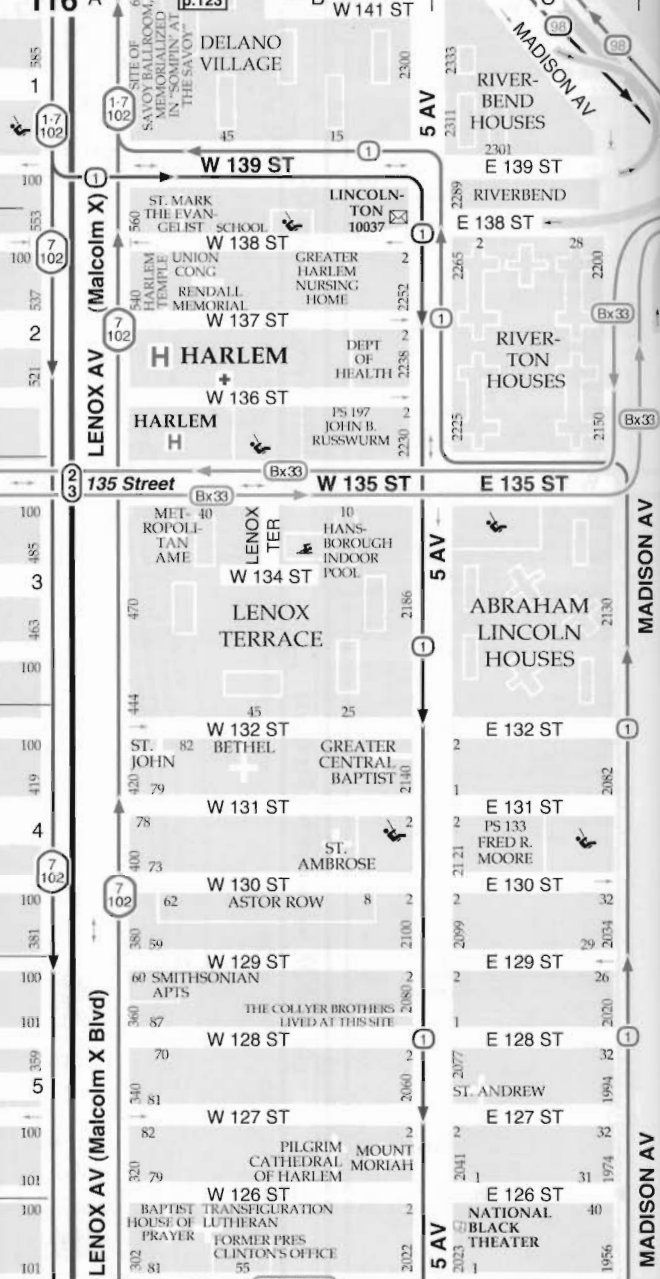

© Tarranac, Ltd. 2000; Revised, 2002, 2004, 2005 All Rights Reserved

THE BRONX

4 to YANKEE STADIUM AND WOODLAWN
 5 to DYRE AVENUE

6 to PELHAM BAY PARK

Bx33
1 MADISON AV BRIDGE

HUDSON LINE TO POUGHKEEPSIE

HARLEM LINE TO WASSAIC
NEW HAVEN LINE TO NEW HAVEN

4 to YANKEE STADIUM AND WOODLAWN
5 to DYRE AVENUE

6 to PELHAM BAY PARK

THE BRONX

1
2
3
4
5
6
7

© Taormina, Ltd., 2000.
Revised, 2002, 2004, 2005
All Rights Reserved