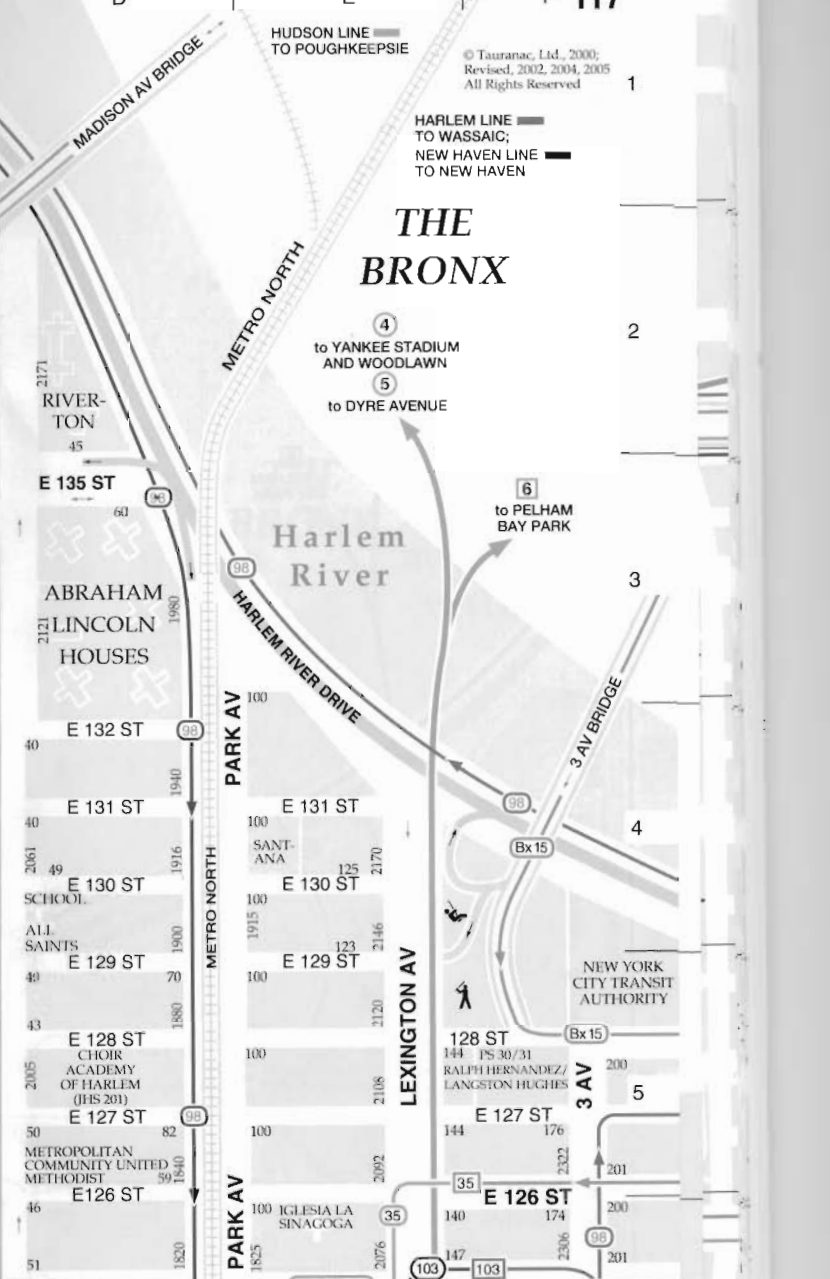

© Tarranac, Ltd. 2000; Revised, 2002, 2004, 2005 All Rights Reserved

THE BRONX

4 to YANKEE STADIUM AND WOODLAWN
 5 to DYRE AVENUE

6 to PELHAM BAY PARK

Bx33
1 MADISON AV BRIDGE

HUDSON LINE TO POUGHKEEPSIE

HARLEM LINE TO WASSAIC
NEW HAVEN LINE TO NEW HAVEN

4 to YANKEE STADIUM AND WOODLAWN
5 to DYRE AVENUE

6 to PELHAM BAY PARK

THE BRONX

1
2
3
4
5
6
7

© Taormina, Ltd., 2000.
Revised, 2002, 2004, 2005
All Rights Reserved