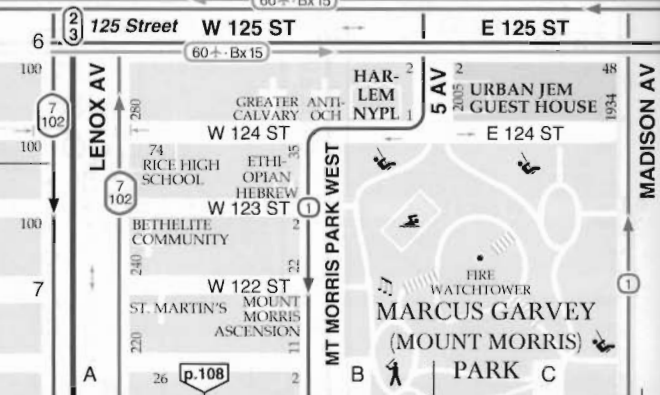

© Tarranac, Ltd. 2000; Revised, 2002, 2004, 2005 All Rights Reserved

THE BRONX

4 to YANKEE STADIUM AND WOODLAWN
 5 to DYRE AVENUE

6 to PELHAM BAY PARK

Bx33
1 MADISON AV BRIDGE

HUDSON LINE TO POUGHKEEPSIE

HARLEM LINE TO WASSAIC
NEW HAVEN LINE TO NEW HAVEN

4 to YANKEE STADIUM AND WOODLAWN
5 to DYRE AVENUE

6 to PELHAM BAY PARK

THE BRONX

1
2
3
4
5
6
7

© Taormina, Ltd., 2000.
Revised, 2002, 2004, 2005
All Rights Reserved