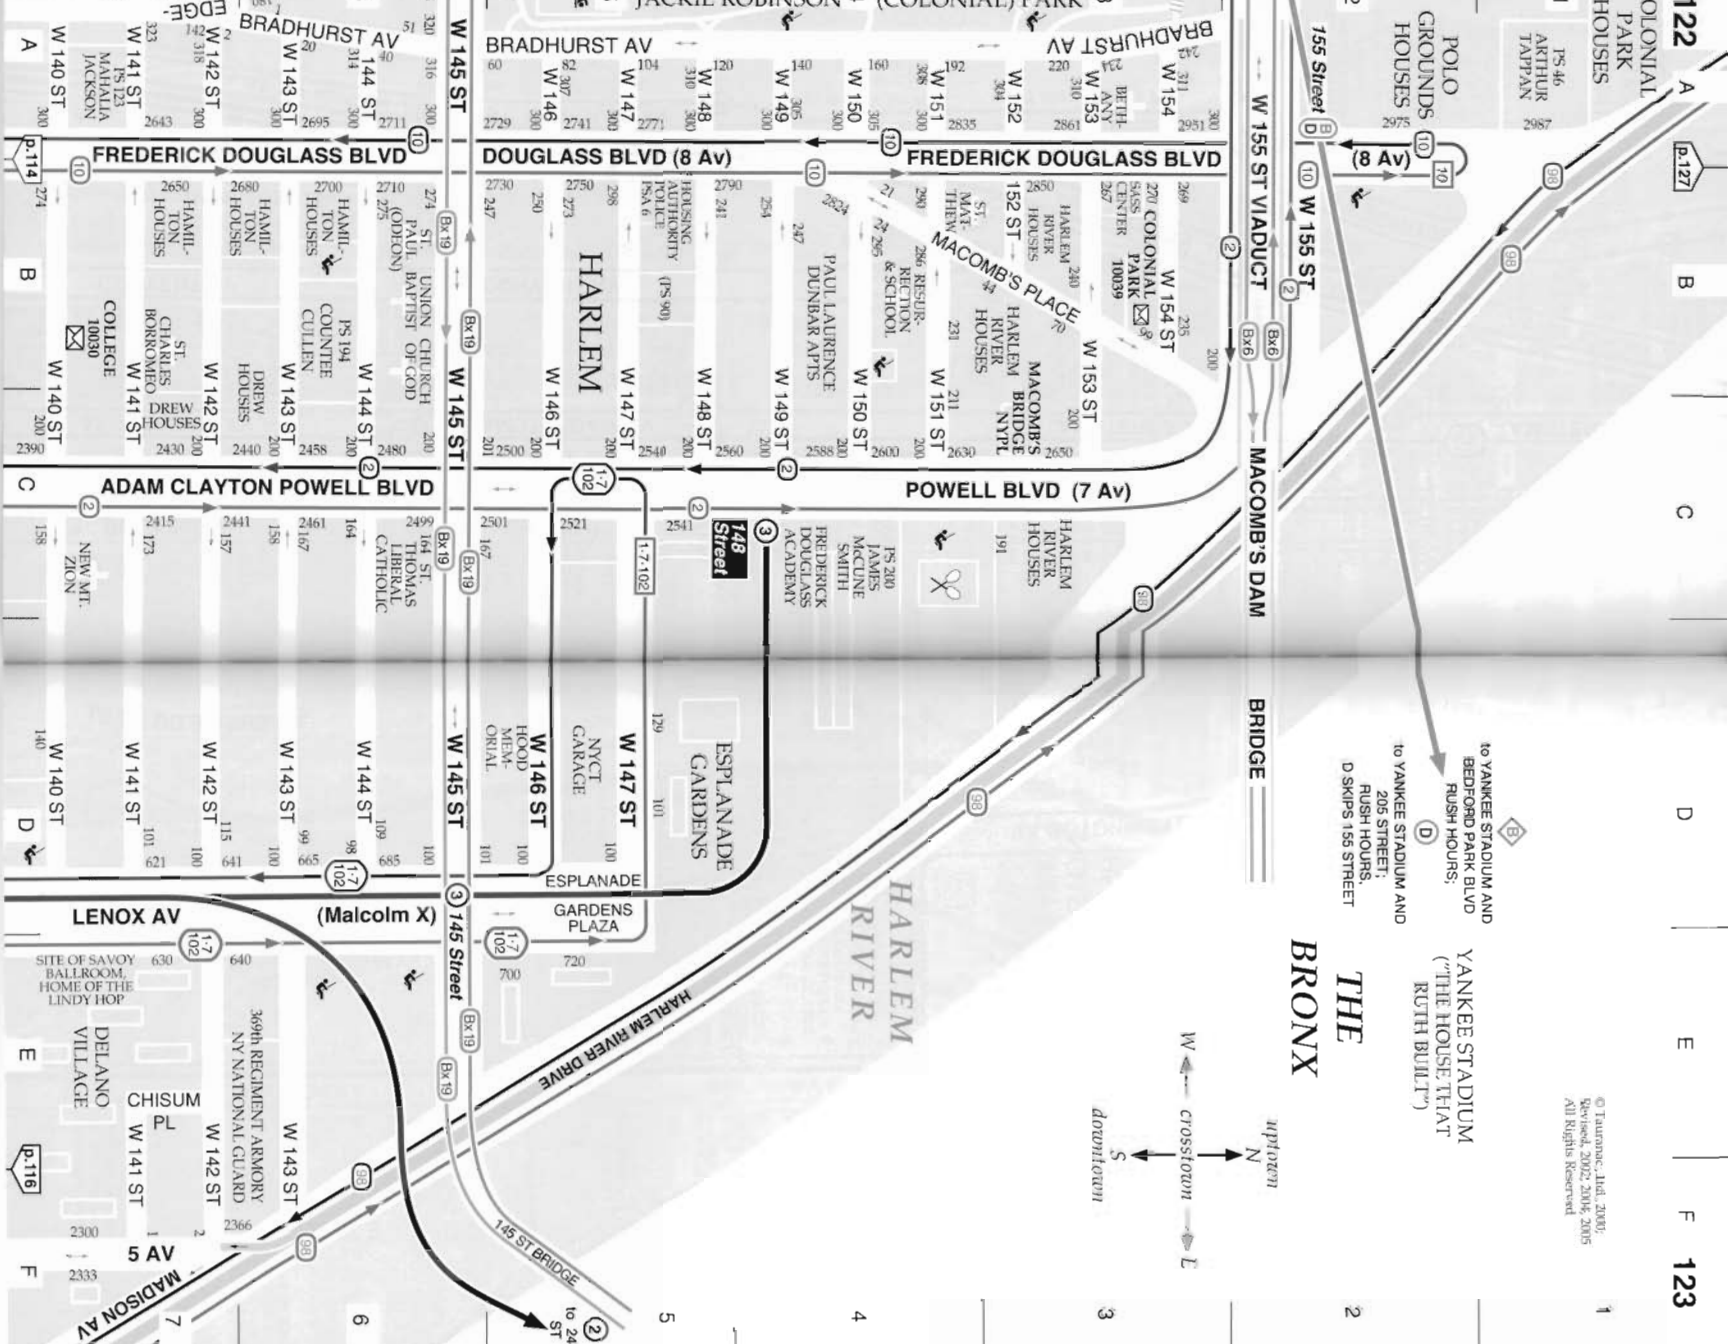

© Taunton, Inc., 2005.
Revised 2002, 2004, 2005
All Rights Reserved

YANKEE STADIUM
("THE HOUSE THAT
RUTH BUILT")

to YANKEE STADIUM AND
BEDFORD PARK BLVD
RUSH HOURS:
D SKIPS 155 STREET

THE
BRONX